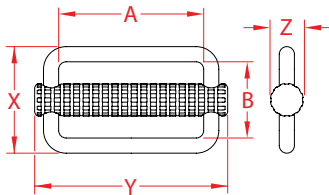

## 304 STAINLESS STEEL

Import

Precision  
Cast

Wire  
Formed

ITEM	A (size)	B	X (height)	Y (length)	Z (width)	WLL (lb)	WT (lb)	PACKAGING TYPE	EACH (qty)	INNER (qty)	CARTON (qty)	UPC
S0216-0025	1"	0.76"	1.10"	1.65"	0.33"	350	0.05	POLYBAG	1	50	500	791506037422
S0216-0045	1-3/4"	0.97"	1.38"	2.42"	0.40"	400	0.12	POLYBAG	1	50	300	791506037439
S0216-0050	2"	0.90"	1.30"	2.77"	0.40"	500	0.14	POLYBAG	1	50	200	791506037446

**NOTE:**  
**FEATURES KNURLED BAR, FREE SLIDING FROM SIDE TO SIDE INSIDE A HIGH QUALITY, WELDED RECTANGLE.**  
**SEW WEBBING ON WELDED SIDE AND USE OTHER SIDE FOR ADJUSTMENT.**  
**ALL DIMENSIONS ARE NOMINAL (+/- 3%) AND ARE SUBJECT TO CHANGE WITHOUT NOTICE.**